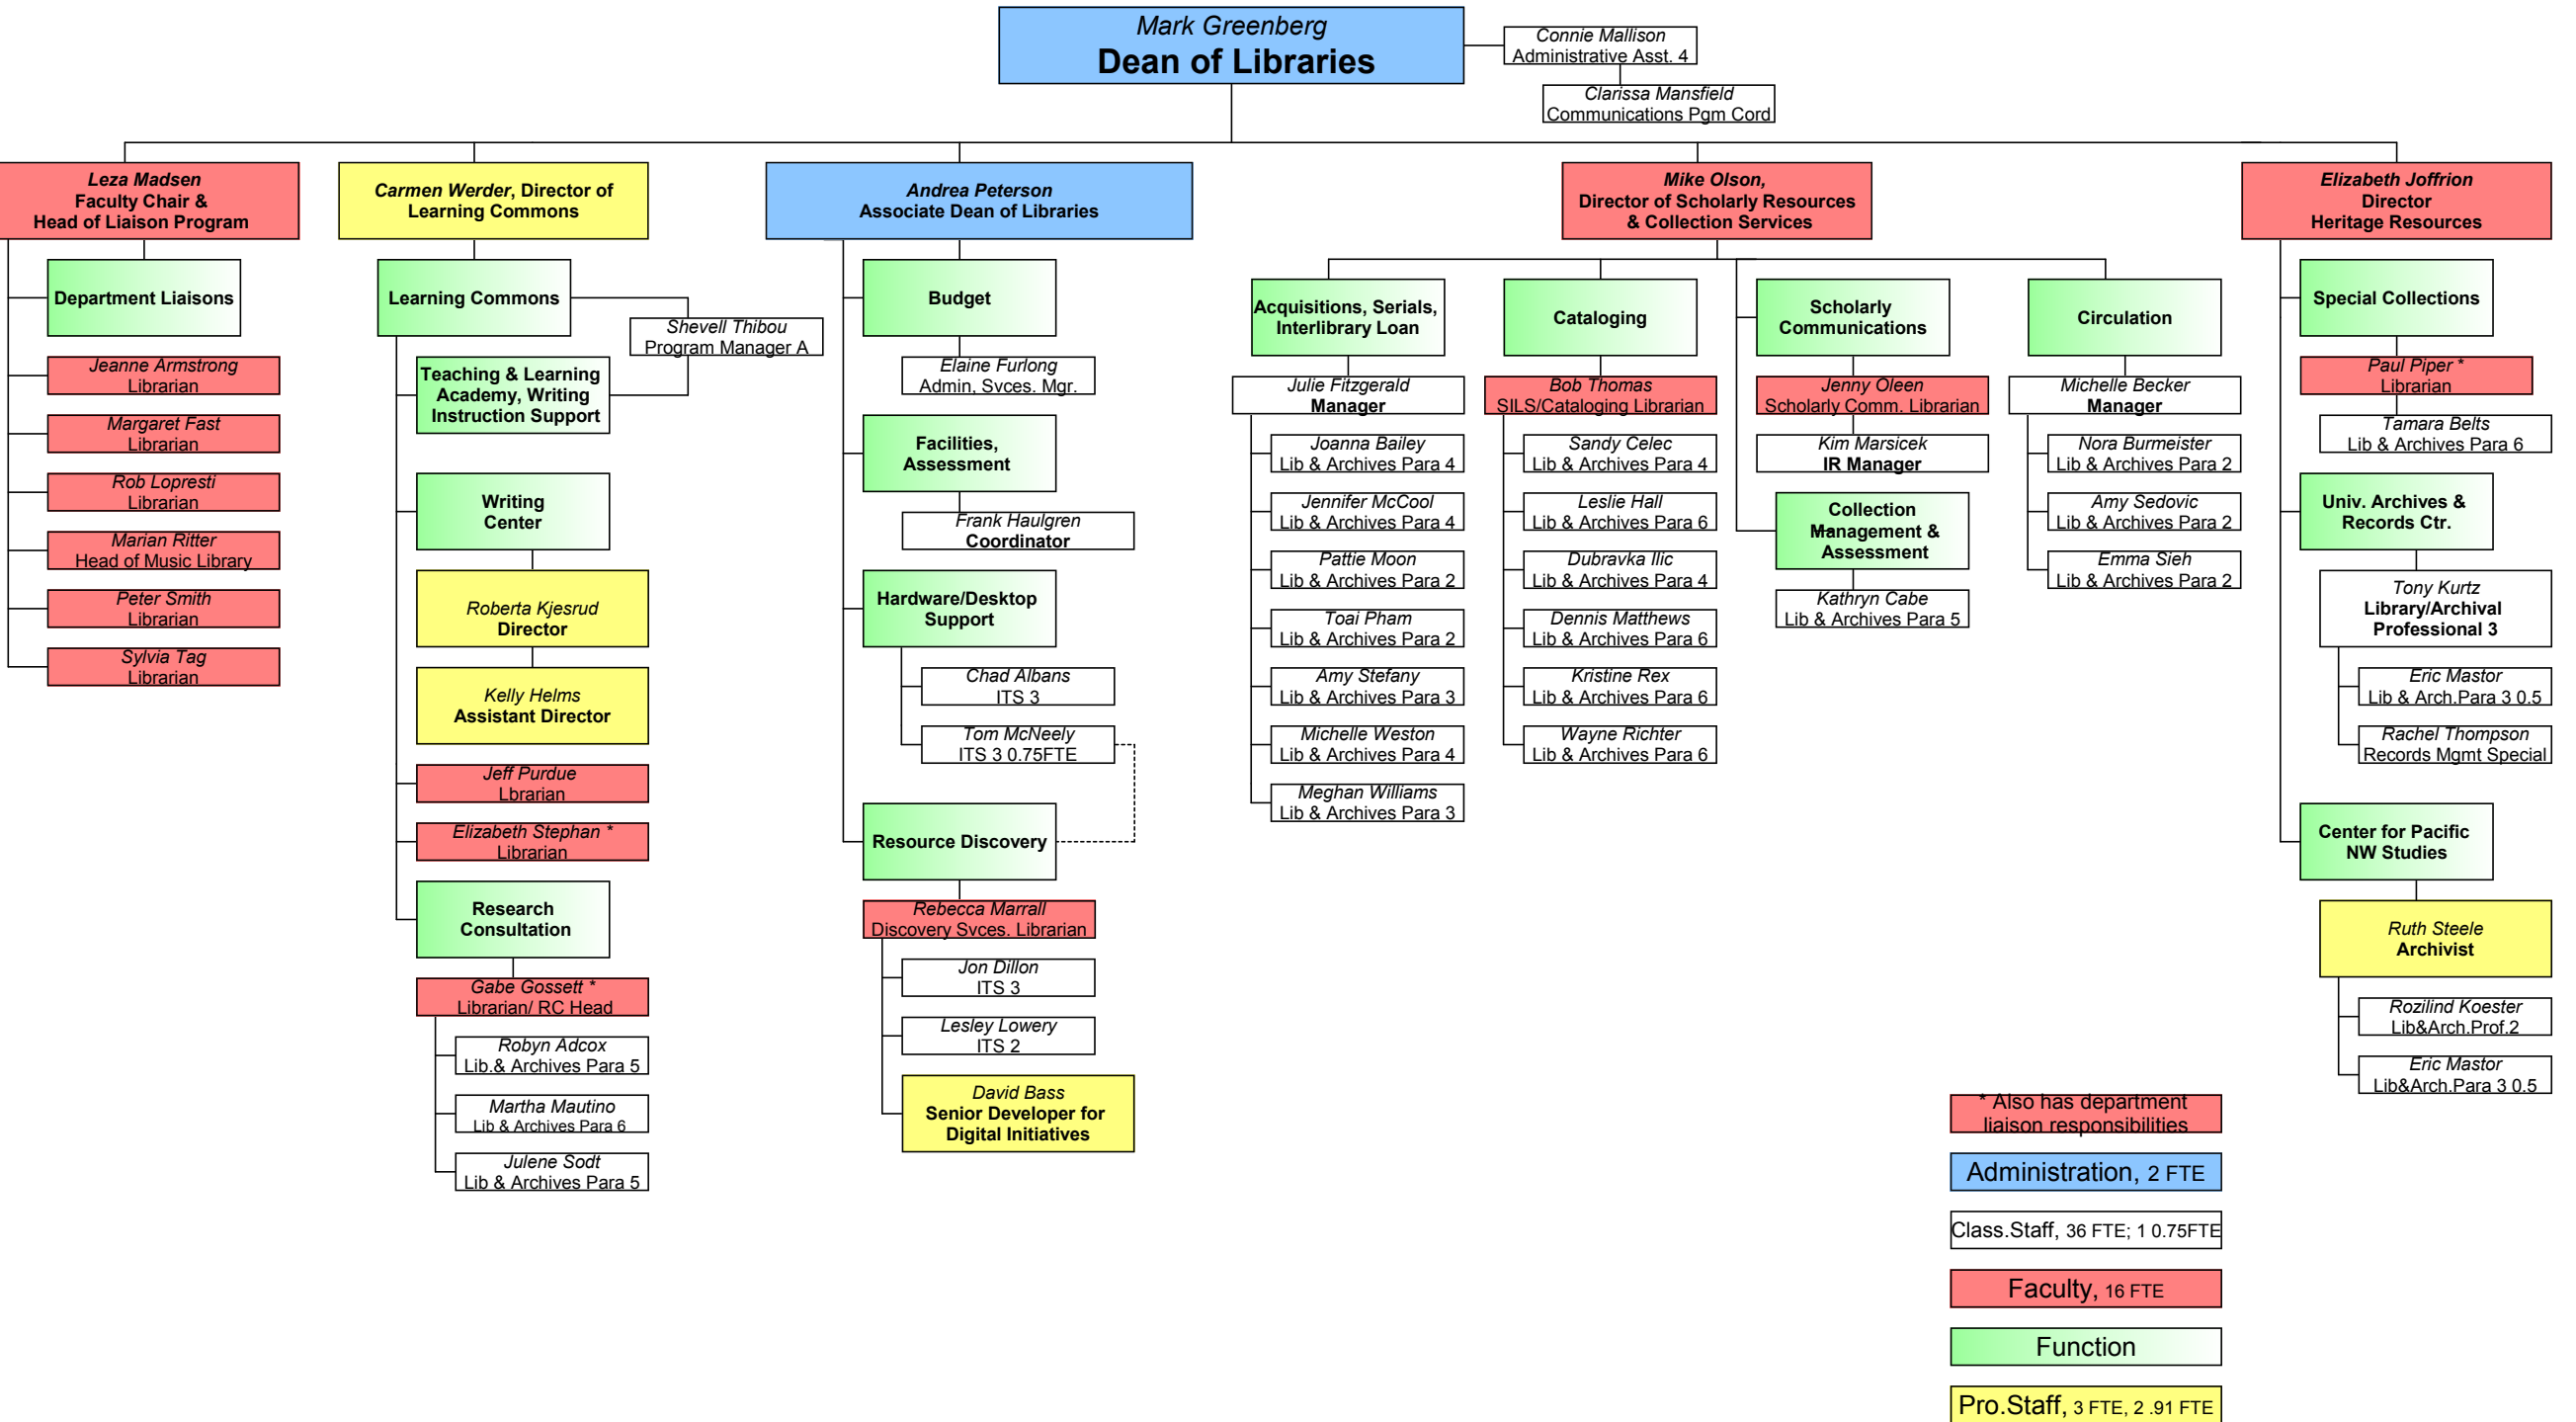

# WESTERN LIBRARIES ORGANIZATIONAL CHART

\* Also has department liaison responsibilities

Administration, 2 FTE

Class.Staff, 36 FTE; 1 0.75FTE

Faculty, 16 FTE

Function

Pro.Staff, 3 FTE, 2 .91 FTE